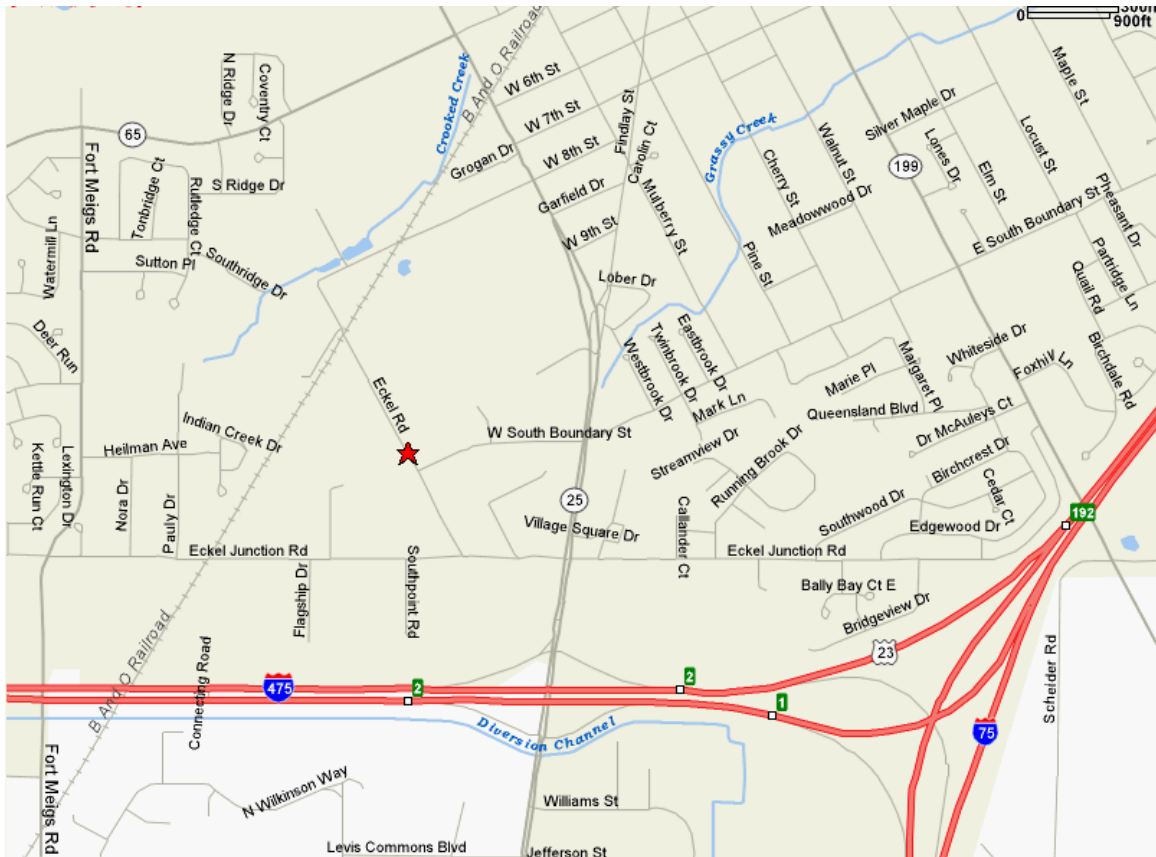

Directions to Craig Transportation Co.

26699 ECKEL ROAD
PERRYSBURG, OH 43551
877-733-2776

DIRECTIONS

From The West or East -

OH Turnpike 80/90 East
Exit 64 Take I-75 South
Follow I-475 North / US-23 North
Exit Rt-25, Exit 2 in Perrysburg
Turn Right on Rt-25 / N. Dixie Hwy.
3rd light turn Left on West South Boundary
Stop sign turn Right on Eckel Road
On the Left side of the street

From the South -

I-75 North
Follow I-475 North / US-23 North
Exit Rt-25, Exit 2 in Perrysburg
Turn Right on Rt-25 / N. Dixie Hwy.
3rd light turn Left on West South Boundary
Stop sign turn Right on Eckel Road
On the Left side of the street

From The North -

I-75 or I-475 / US 23 South
Exit Rt-25, Exit 2 in Perrysburg
Turn Left on Rt-25 / N. Dixie Hwy.
4th light turn Left on West South Boundary
Stop sign turn Right on Eckel Road
On the Left side of the street